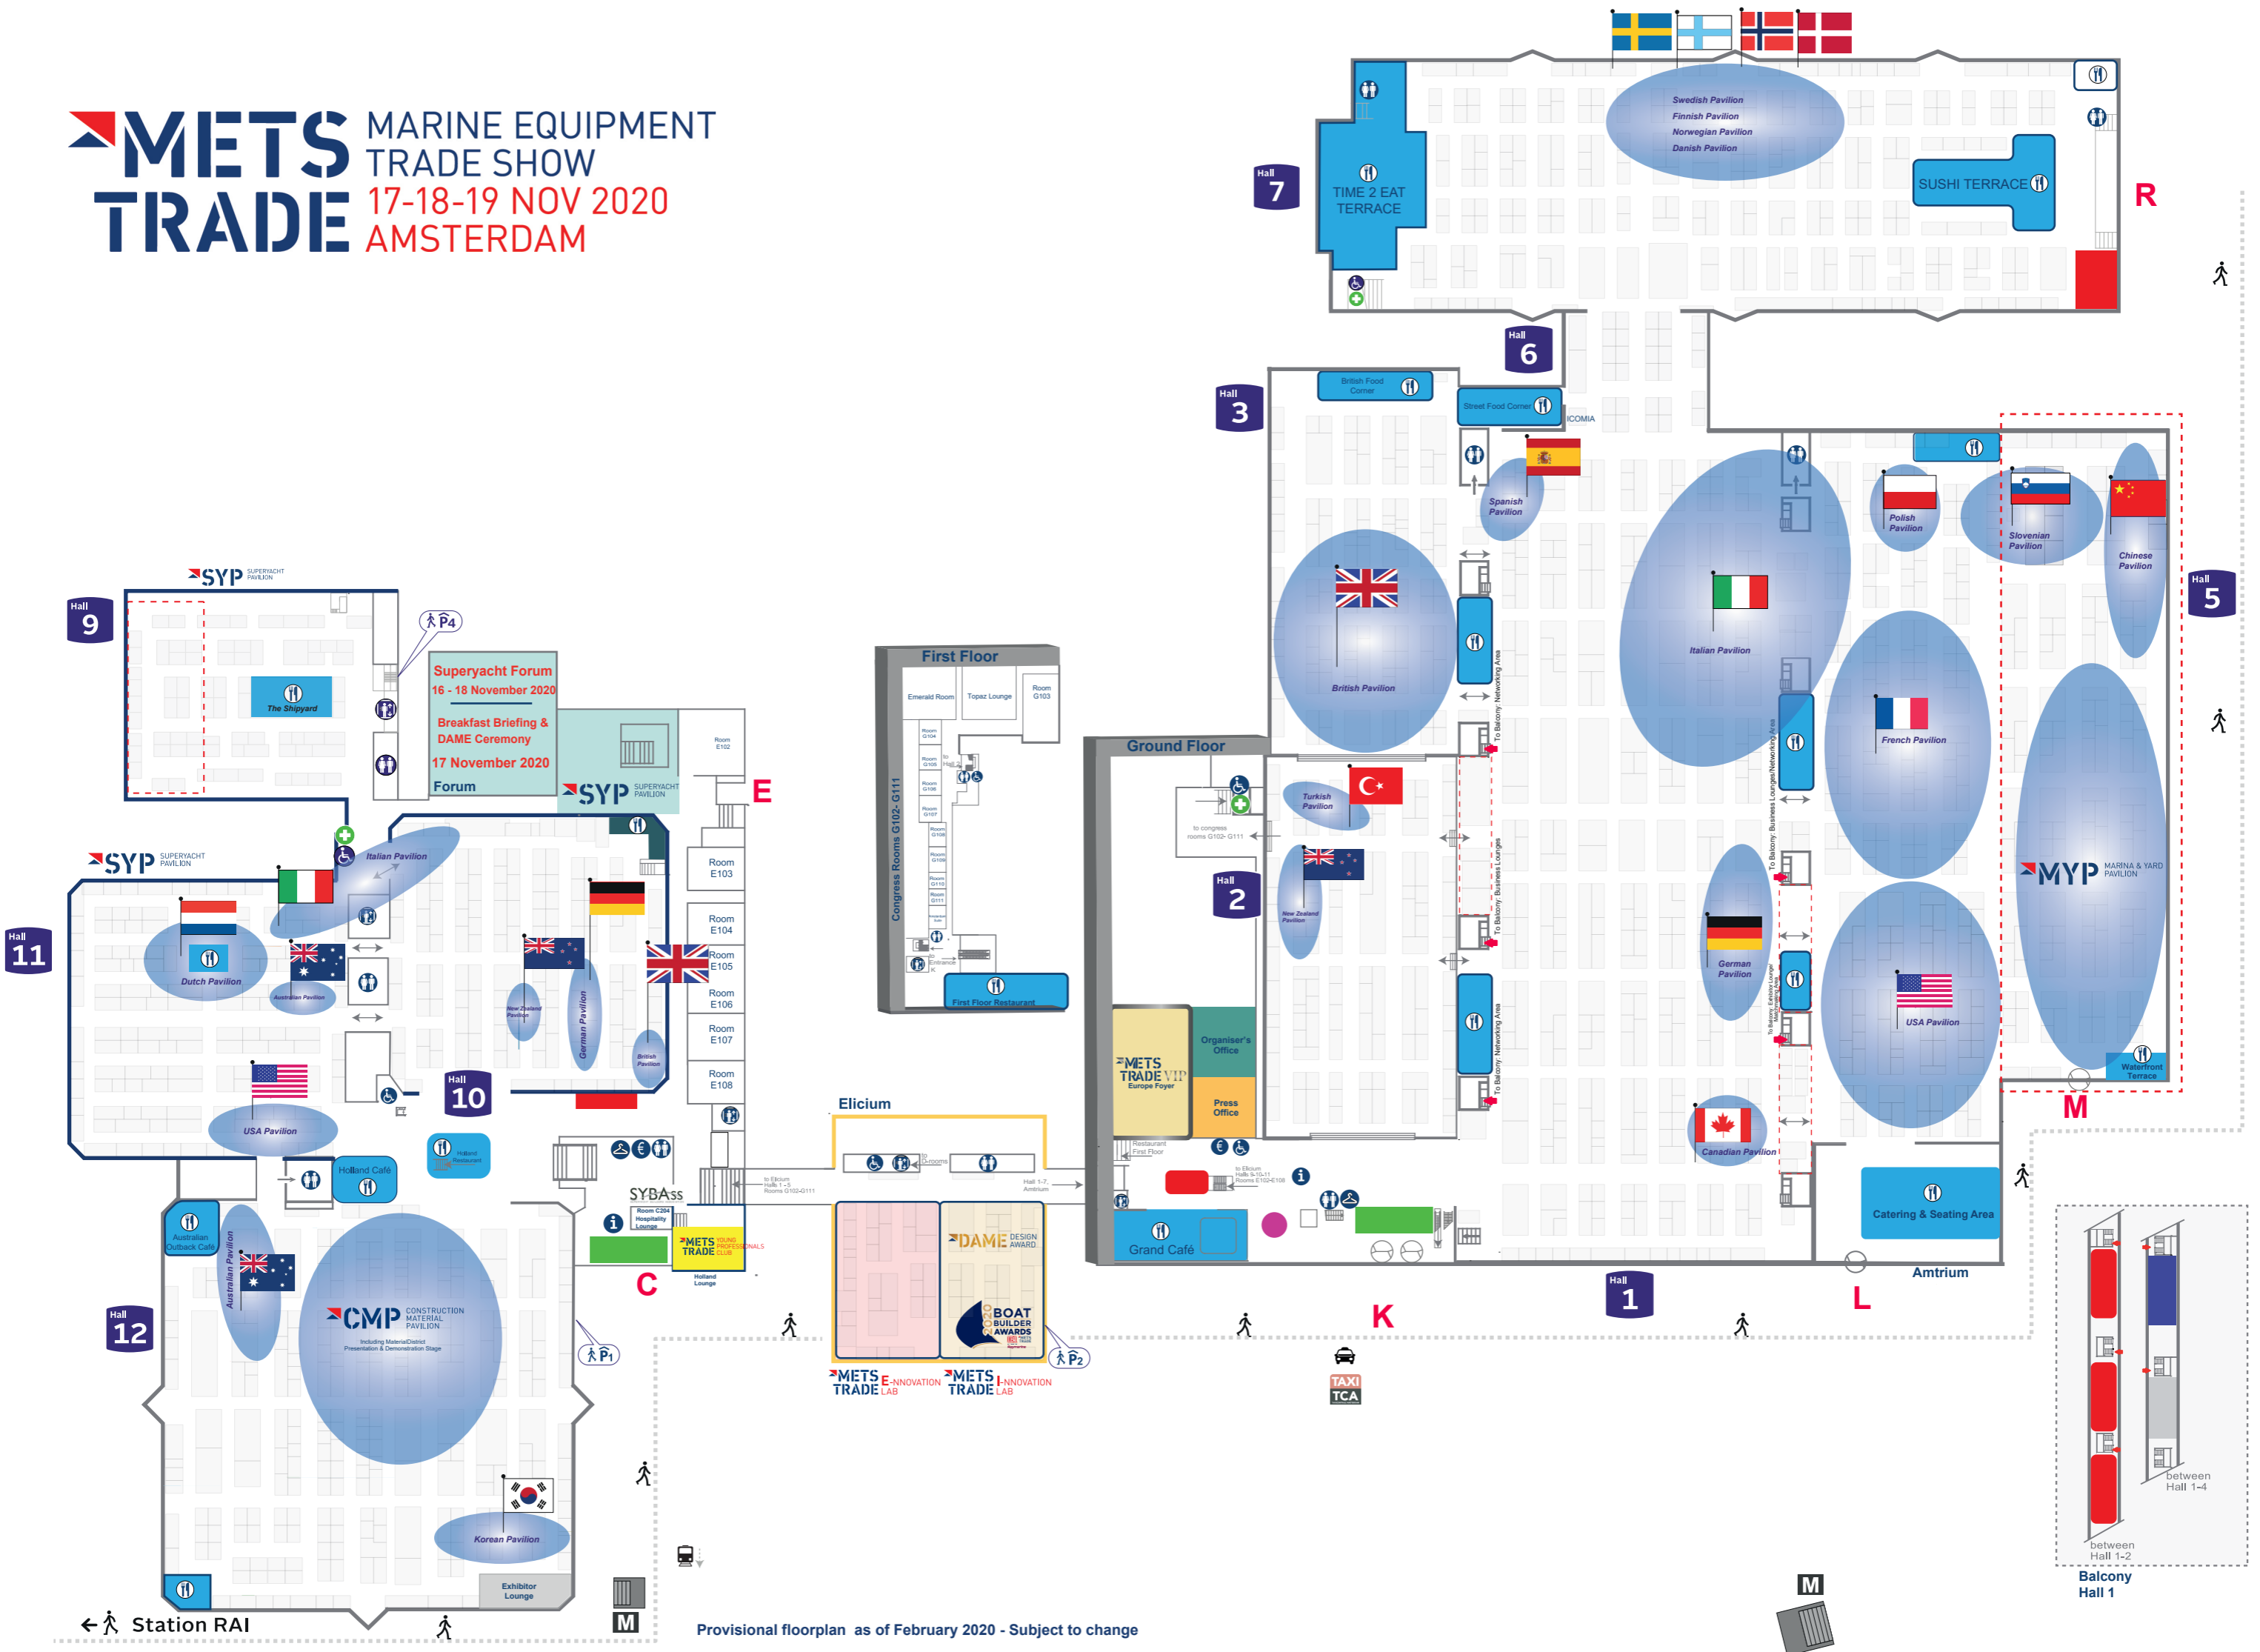

# METS MARINE EQUIPMENT TRADE SHOW

17-18-19 NOV 2020  
AMSTERDAM

Provisional floorplan as of February 2020 - Subject to change